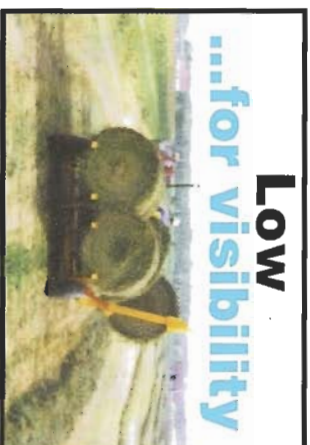

Holds up to 5 bales

Self loading in less than 2 minutes

TECHNO-BALE 900

Single ROW

For bales ranging in size from 4' x 4' to 5' x 6'

Unbeatable
within one mile
of transportation
one way

Unload
in a few seconds

Efficient manipulation of
wrapped silage round bales

model **980**

Can carry 8 or 9 bales of hay, dry or wet!

TECHNO-BALE

WAGON

For manipulation and transportation
OF ROUND BALES

Choose

single,

or

double

**...but
choose**

Techno-Bale

We have a model for you!

900 Single **960** Double **980** Silage

Wide

...for stability

**Low
...for visibility**

**For your safety...
The only bale wagon design
that lets the driver
see the road behind him!**

**TECHNO-BALE
960
Double
ROW**