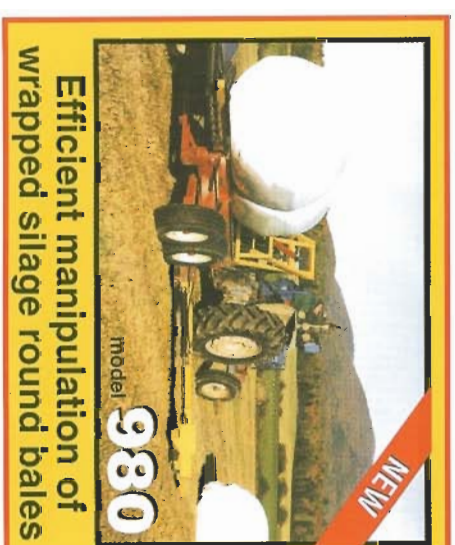

Holds up to 5 bales

Self loading in less than 2 minutes

TECHNO-BALE 900

Single ROW

For bales ranging in size from 4' x 4' to 5' x 6'

Unbeatable
within one mile
of transportation
one way

Unload
in a few seconds

Efficient manipulation of
wrapped silage round bales

model **980**

Can carry 8 or 9 bales of hay, dry or wet!

TECHNO-BALE

WAGON

For manipulation and transportation
OF ROUND BALES

Choose

single,